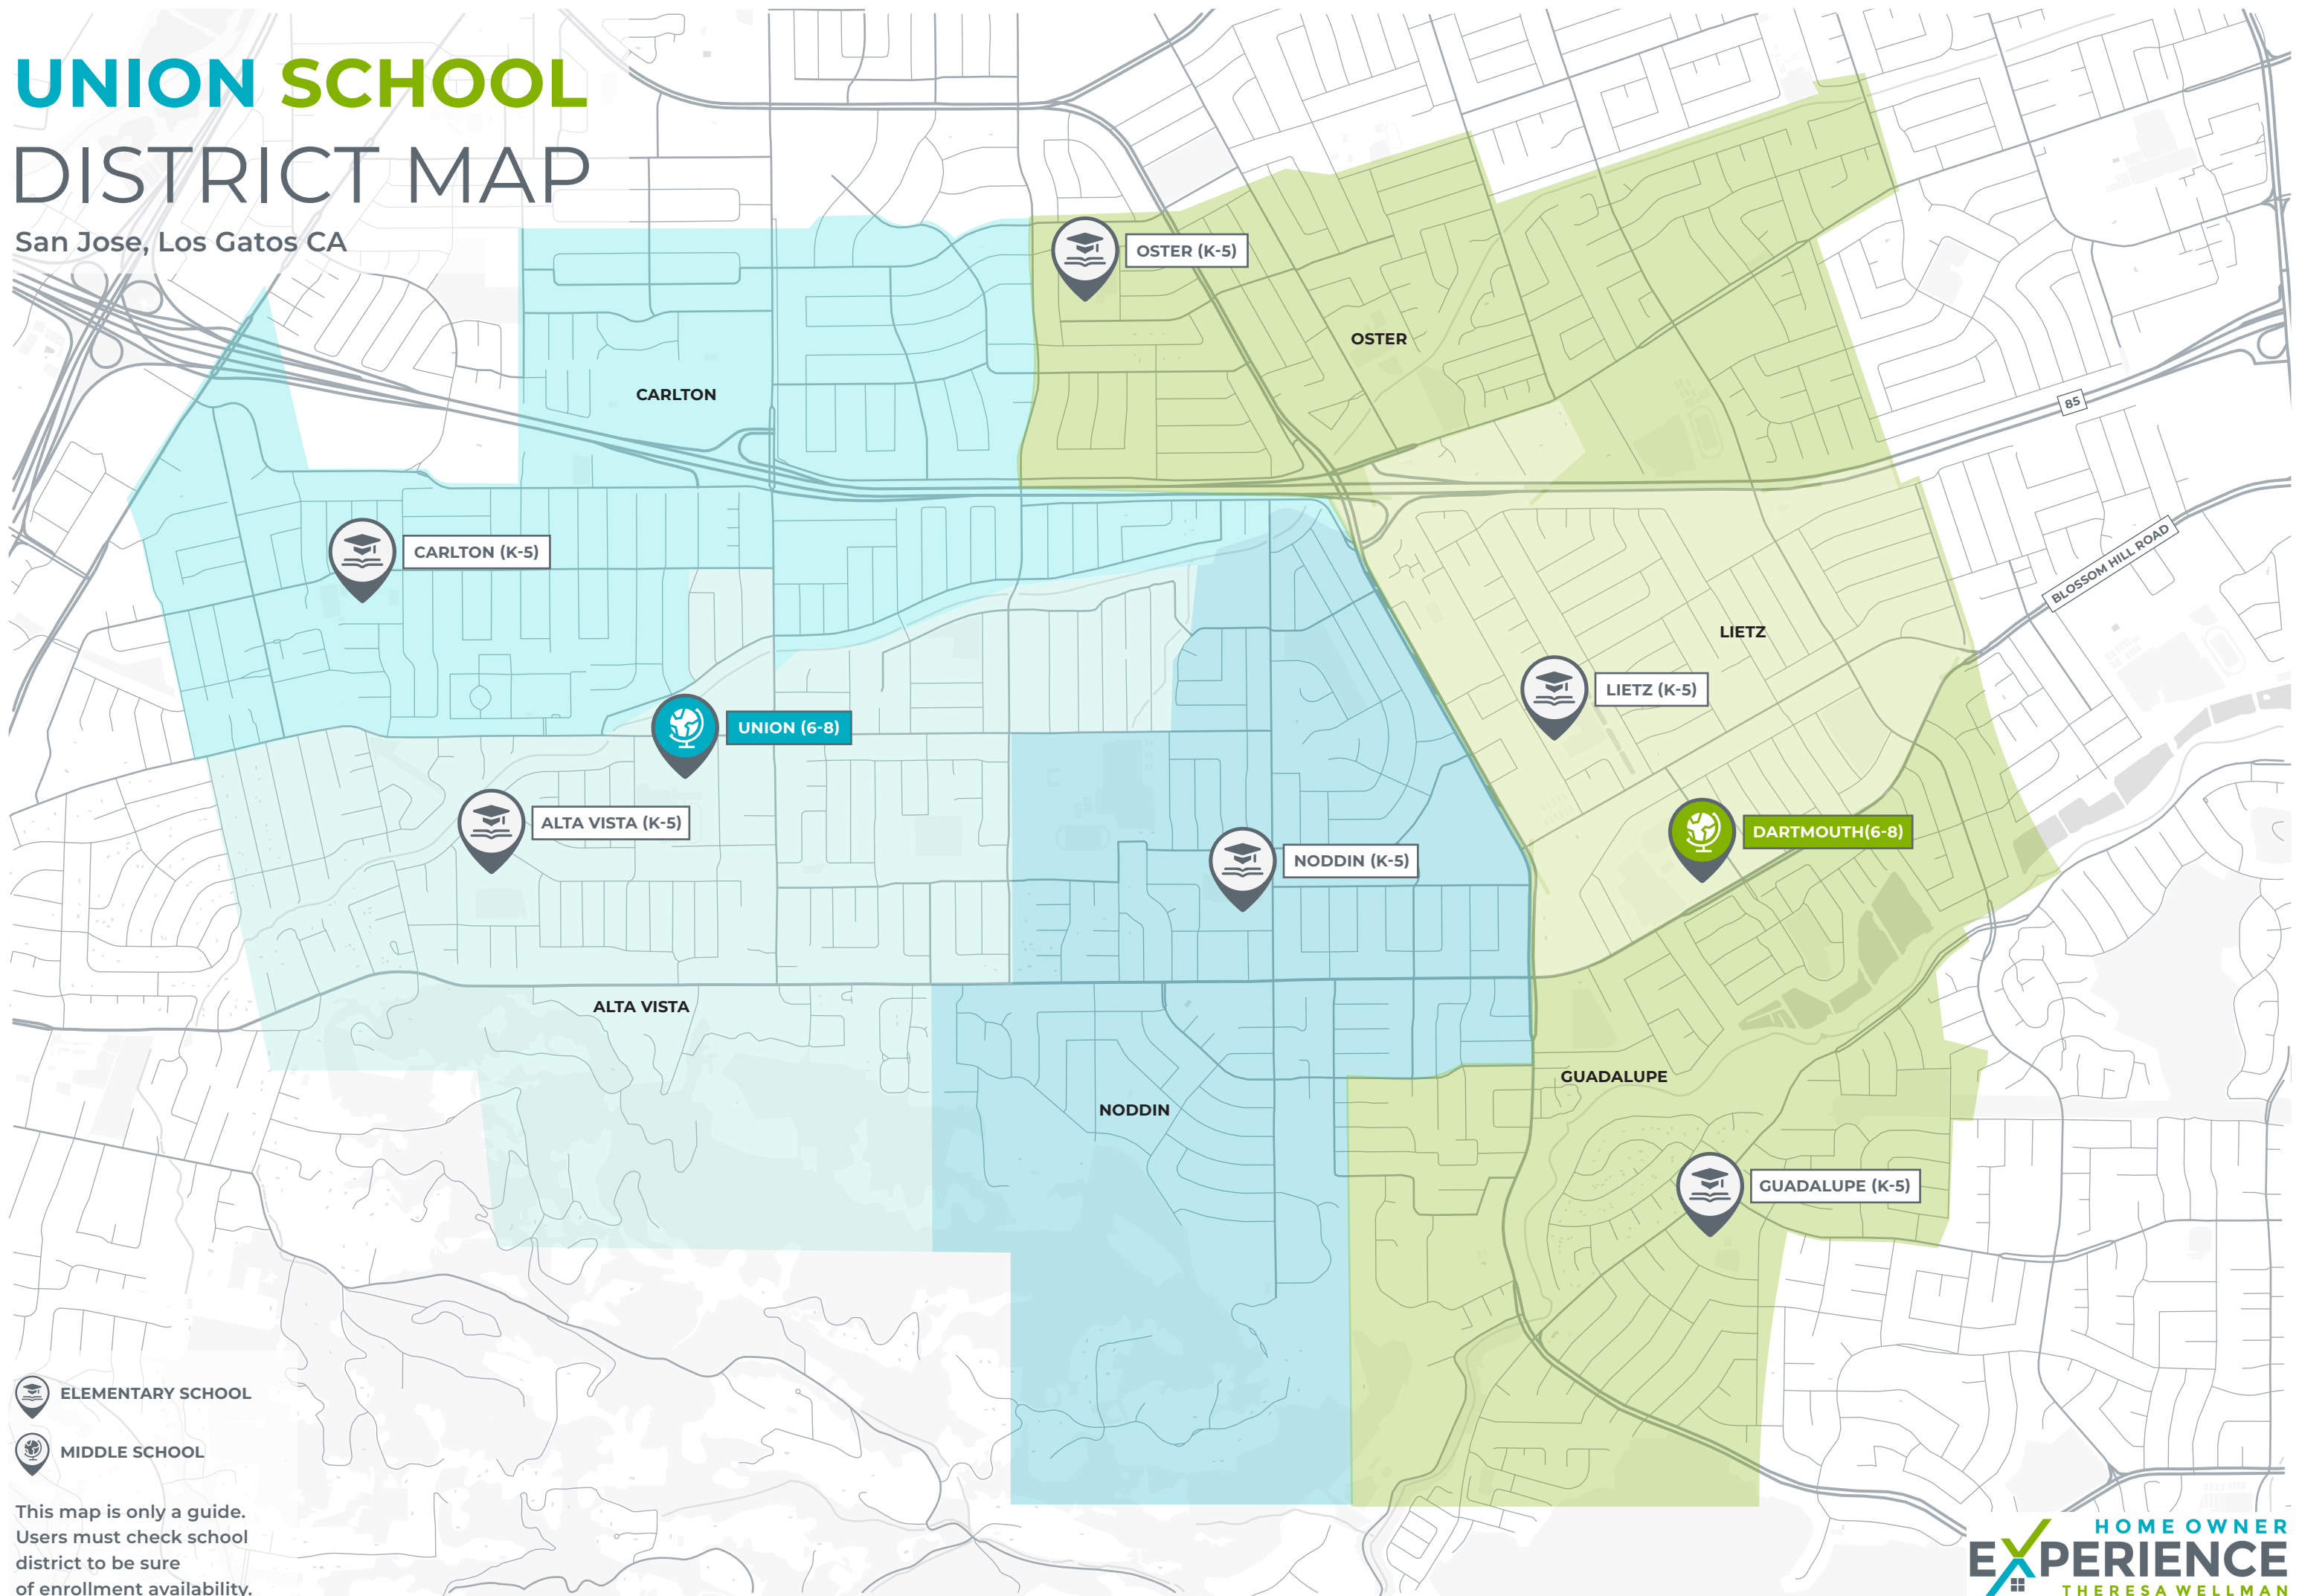

UNION SCHOOL DISTRICT MAP

San Jose, Los Gatos CA

 ELEMENTARY SCHOOL

 MIDDLE SCHOOL

This map is only a guide. Users must check school district to be sure of enrollment availability.